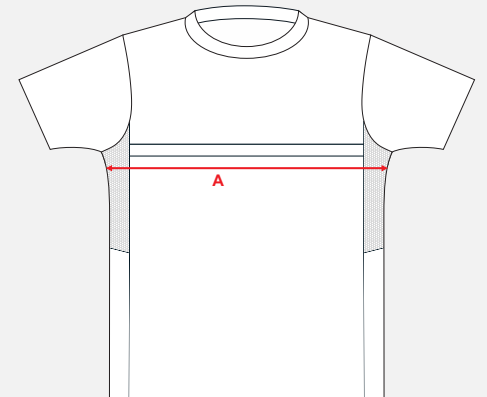

## MENS

MENS	XS	S	M	L	XL	2XL	3XL	4XL	5XL
1/2 CHEST	51-53	53-55	55-57	57-59	59-61	61-63	63-66	66-69	69-72

## KIDS

KIDS	K8	K10	K12	K14
1/2 CHEST	39-41	41-43	43-45	45-47

## HOW TO MEASURE GLORY TEE

All measurements are in **cm**.

To find the measurements right for you, place a garment on a flat surface and measure as marked on the diagram below.

Half Chest (**A**) measurements are taken **2cm** below arm hole.

# GLORY SINGLET SIZE CHART